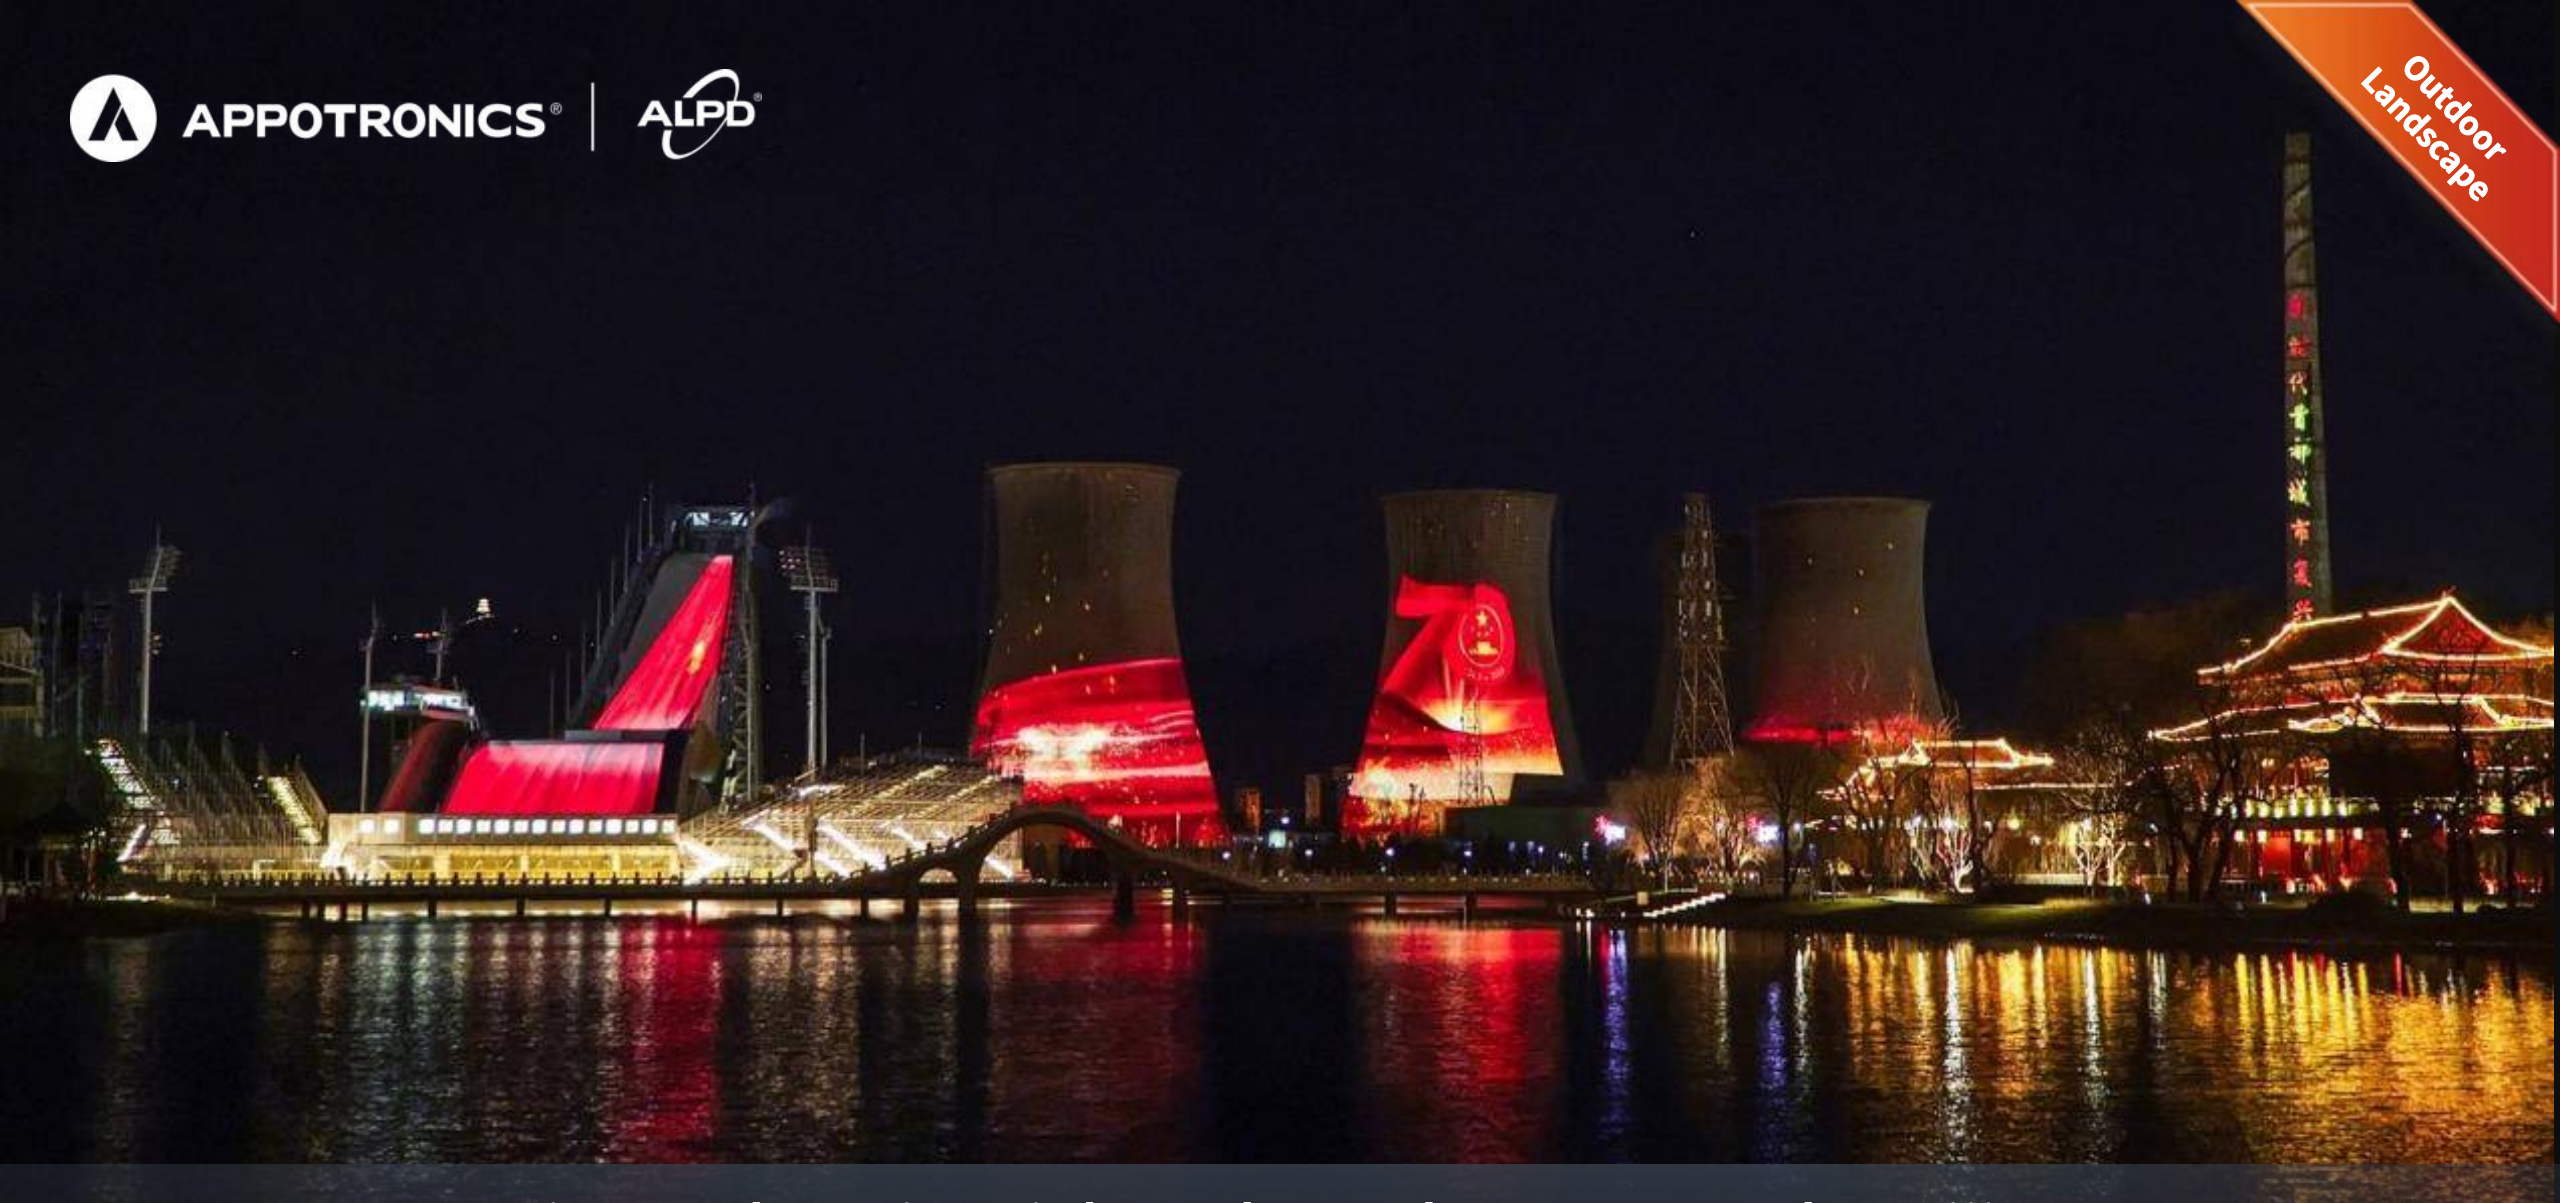

## Shenzhen Science and Technology Museum

D Pro Series, F Pro Series and U Series in total of 150 units

APPOTRONICS®

Outdoor  
Landscape