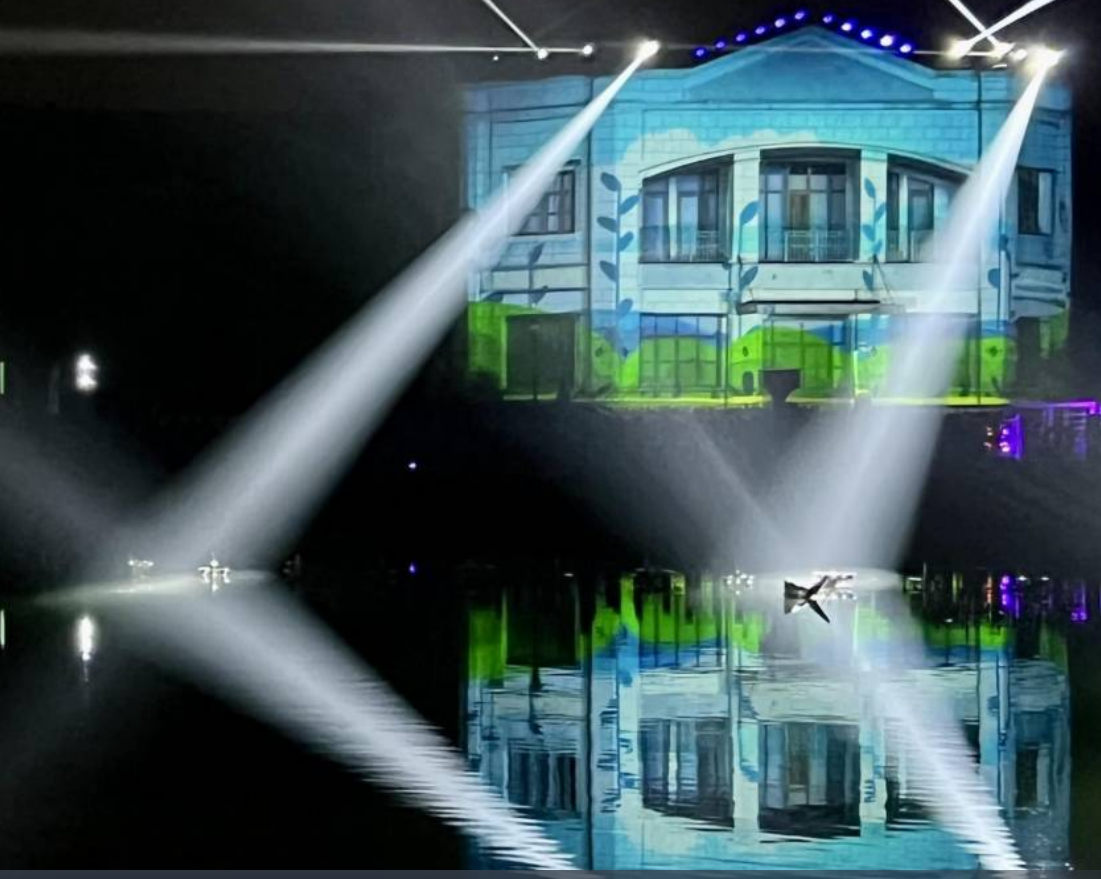

# Hanfeng Yinxiu Light and Water Show, Chongqing

4×T Pro Series

APPOTRONICS®

ALPD®

Cultural Tourism