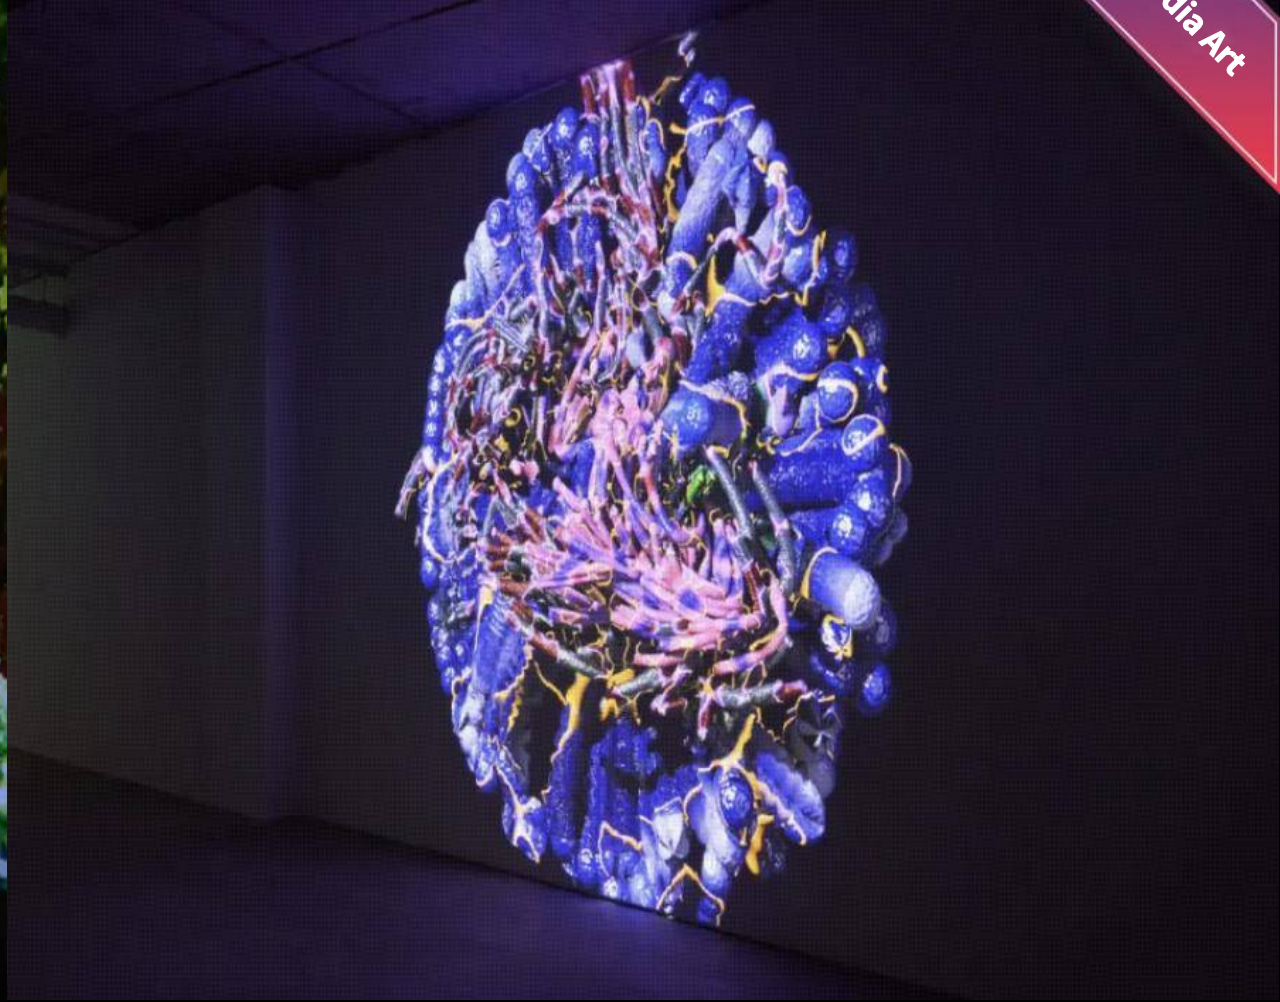

APPOTRONICS®

New Media Art

Codes of Tides

Digital Exhibition in London

12×M Series