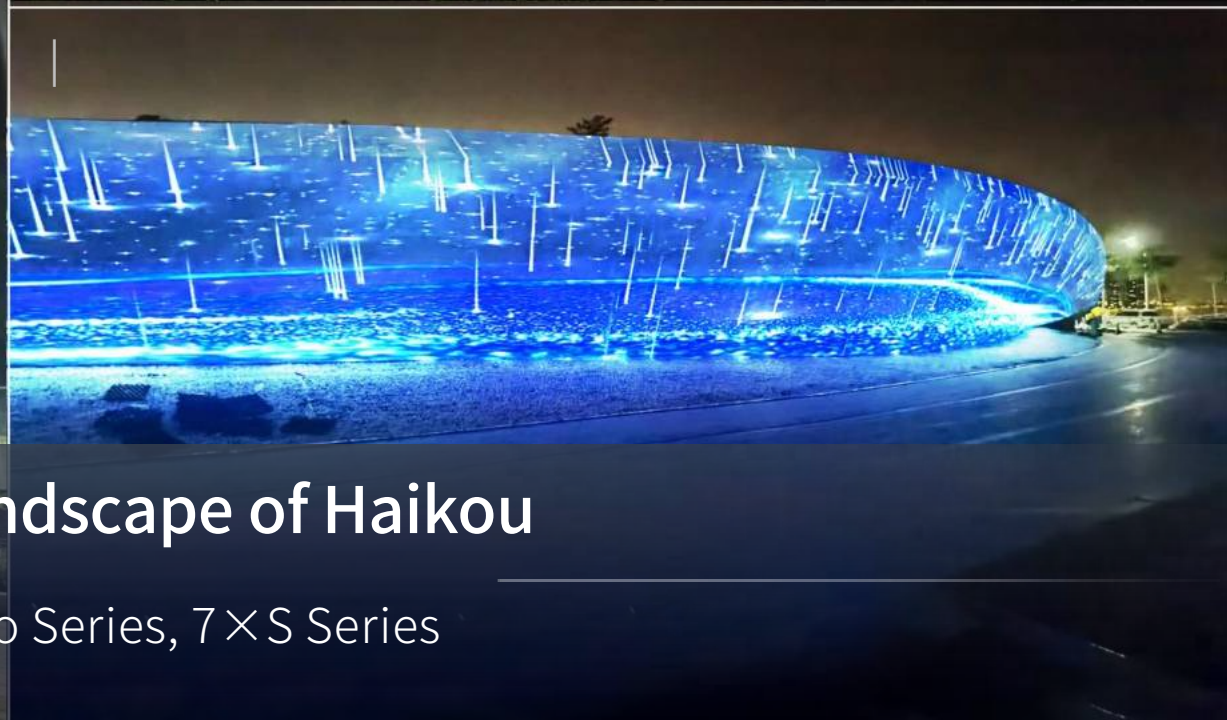

Lighting on Urban Landscape of Haikou

7×T Pro Series, 6×G Pro Series, 7×S Series