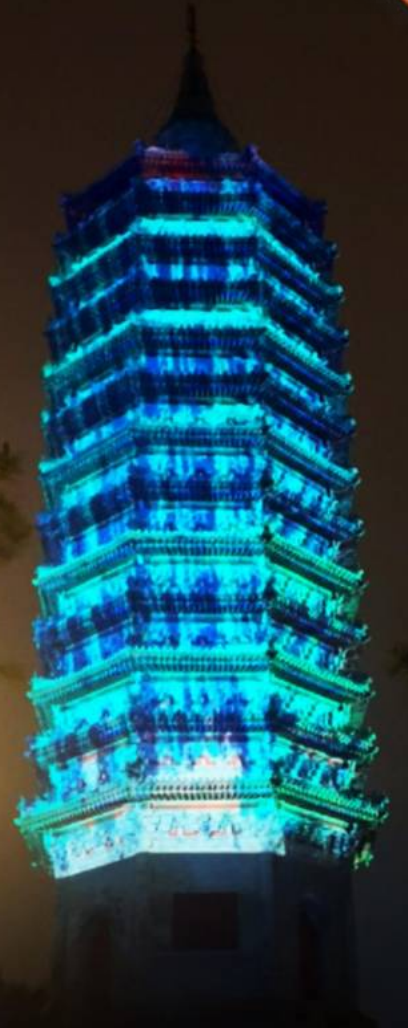

APPOTRONICS®

Outdoor
Landscape

Projection on Tongzhou Lighthouse Pagoda

16×T Pro Series