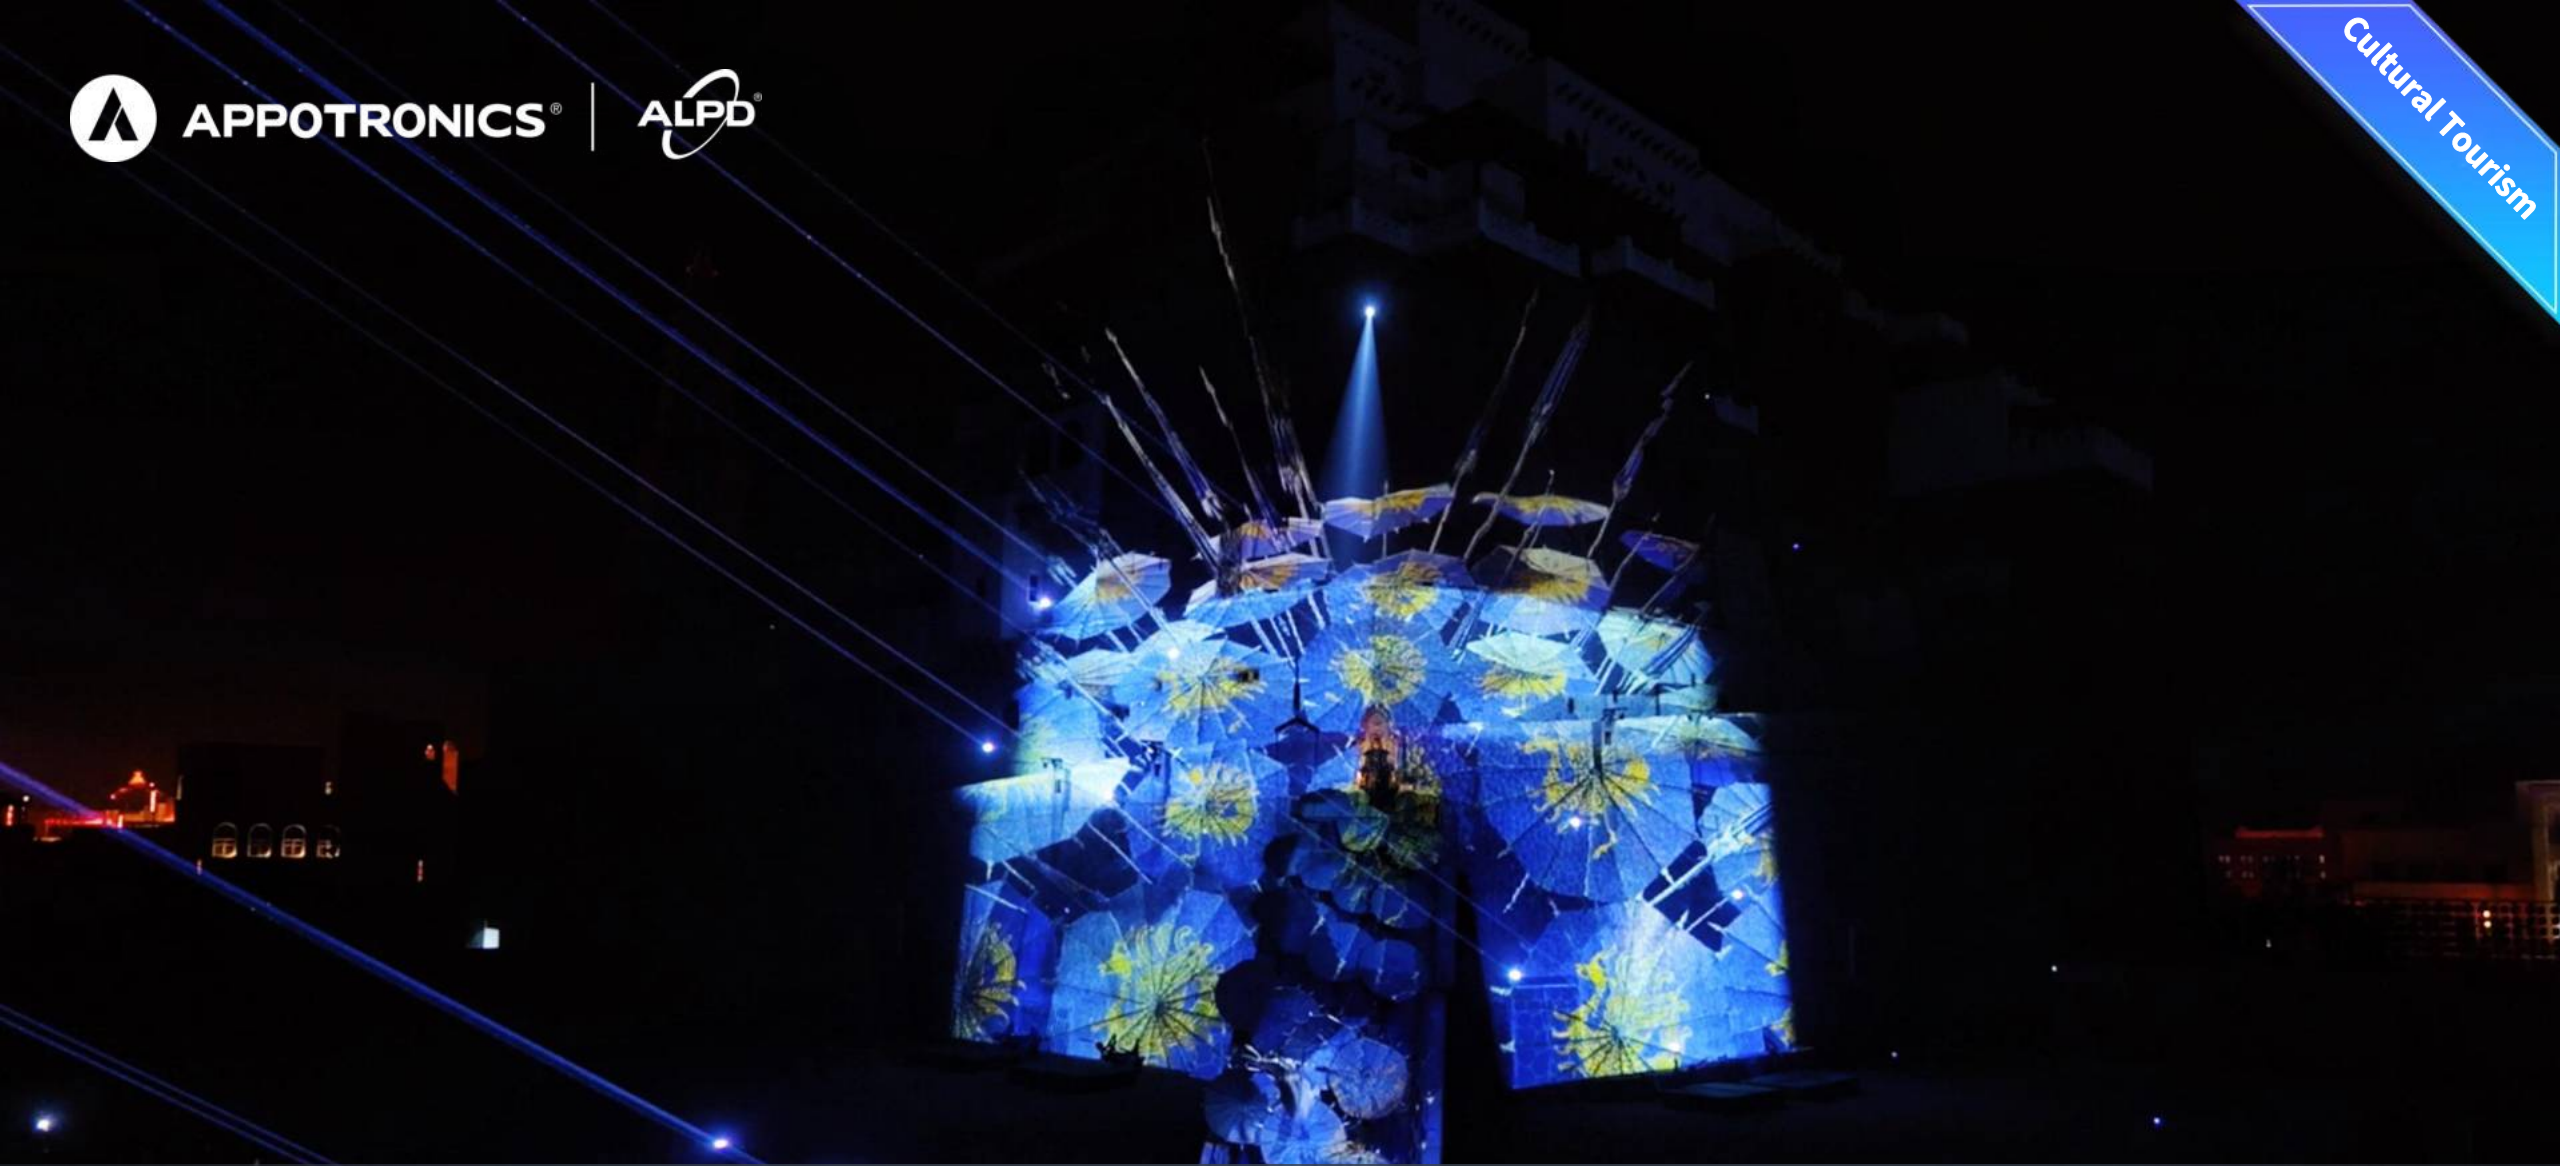

## Large-scale Live Performance in Hotan Ancient City, Xinjiang

27 × G Series, 1 × S Pro Series

APPOTRONICS®

Cultural Tourism